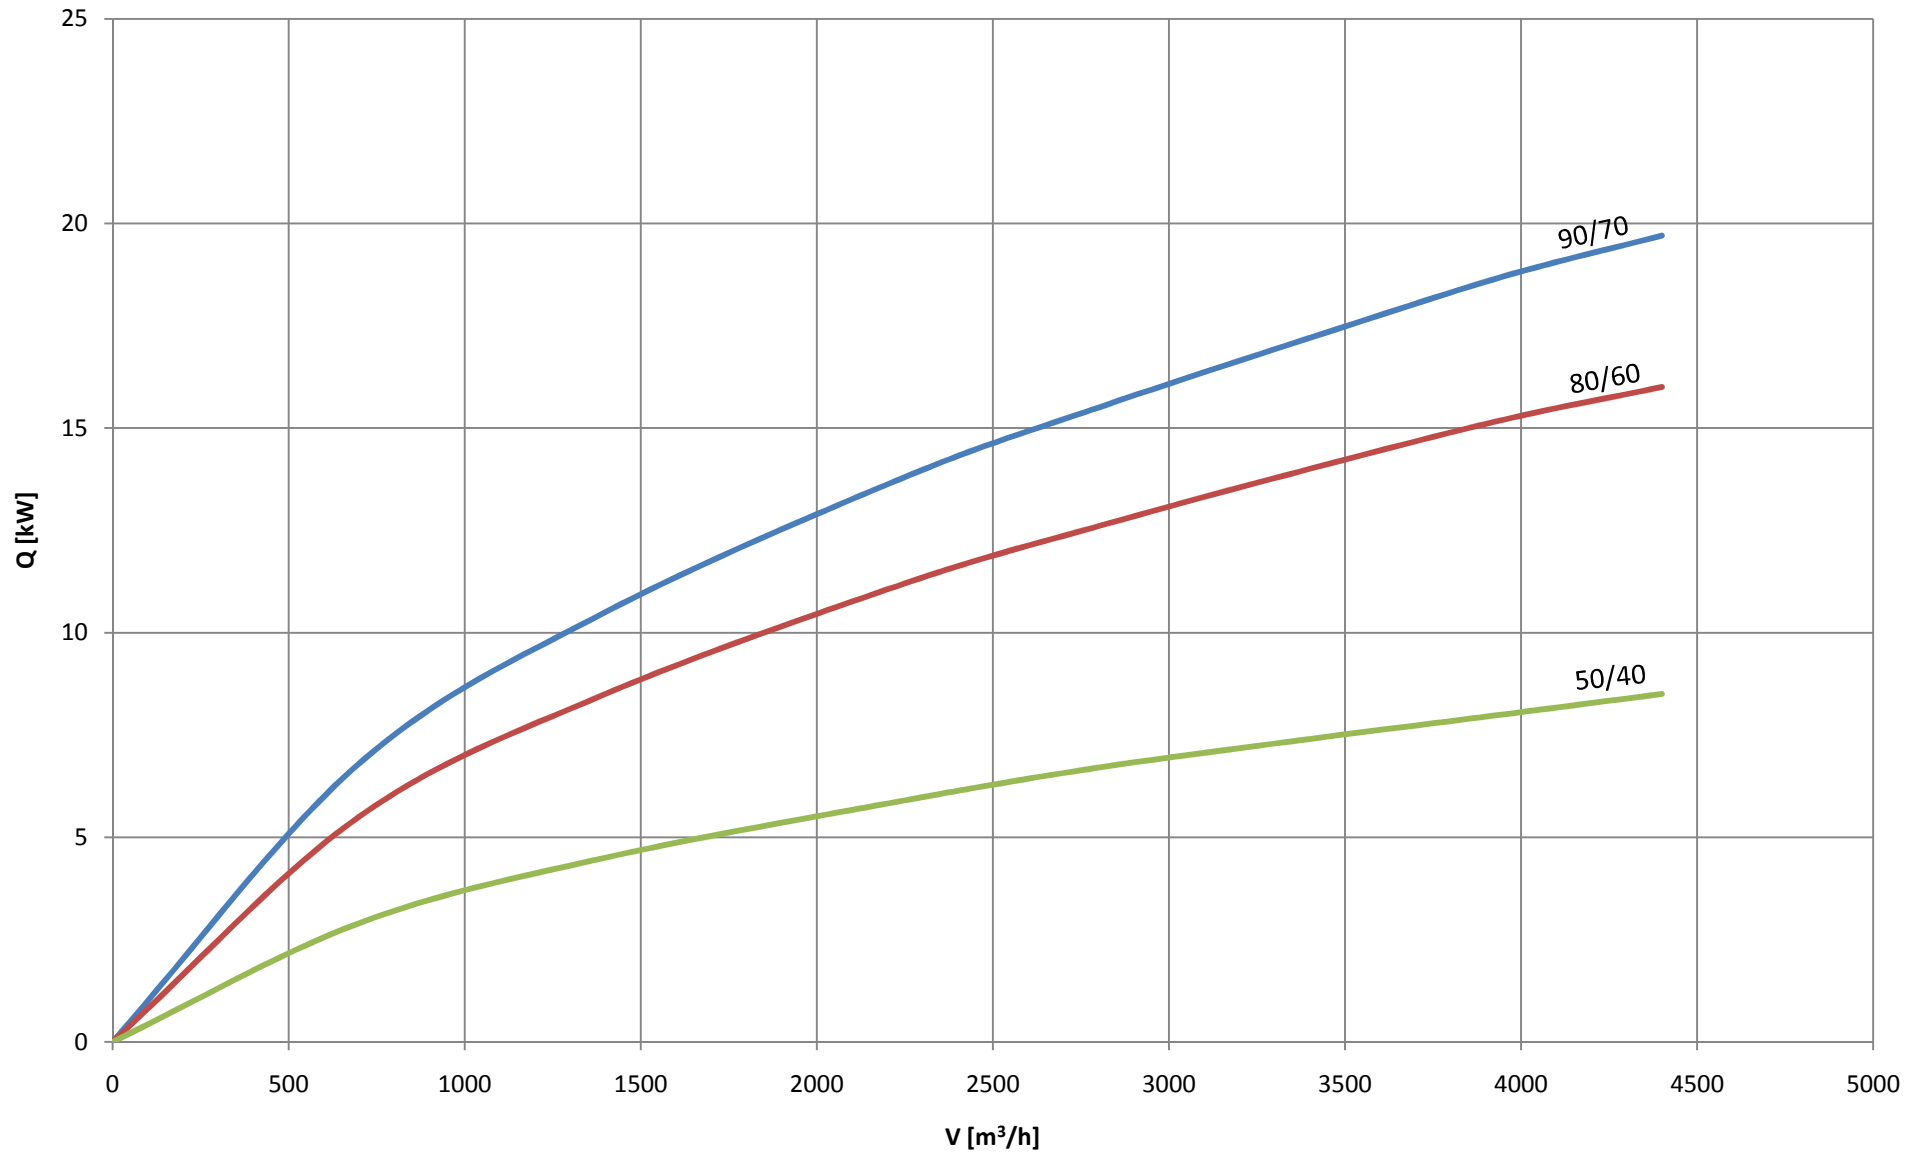

LEO FB 25 Tp1 = 5°C

LEO FB 25 Tp1 = 15°C

LEO FB 25 Tp1 = 20°C

LEO FB 45 Tp1 = 5°C

LEO FB 45 Tp1 = 15°C

LEO FB 45 Tp1 = 20°C

LEO FB 65 Tp1 = 5°C

LEO FB 65 Tp1 = 15°C

LEO FB 65 Tp1 = 20°C