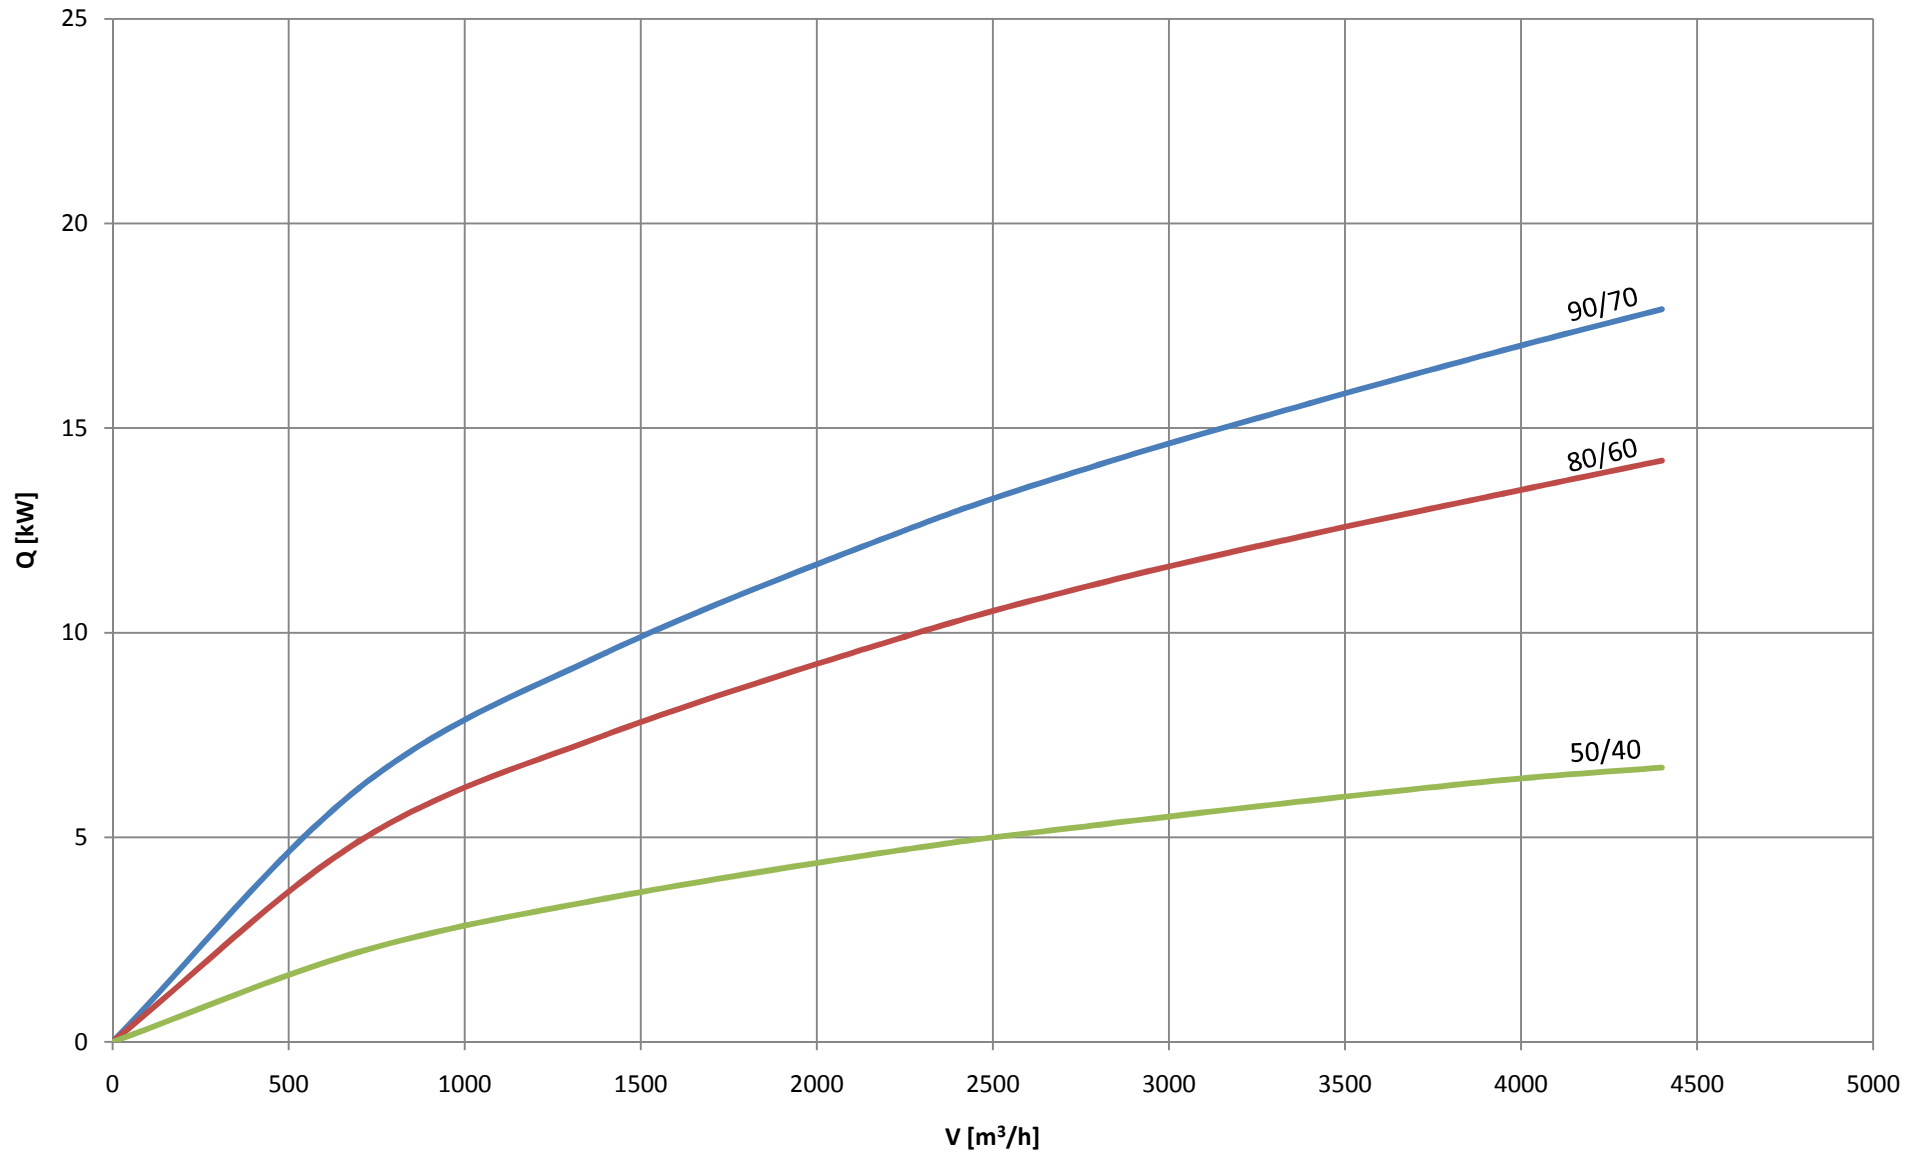

LEO FB 25 Tp1 = 5°C

LEO FB 25 Tp1 = 15°C

LEO FB 25 Tp1 = 20°C

LEO FB 45 Tp1 = 5°C

LEO FB 45 Tp1 = 15°C

LEO FB 45 Tp1 = 20°C

LEO FB 65 Tp1 = 5°C

LEO FB 65 Tp1 = 15°C

LEO FB 65 Tp1 = 20°C