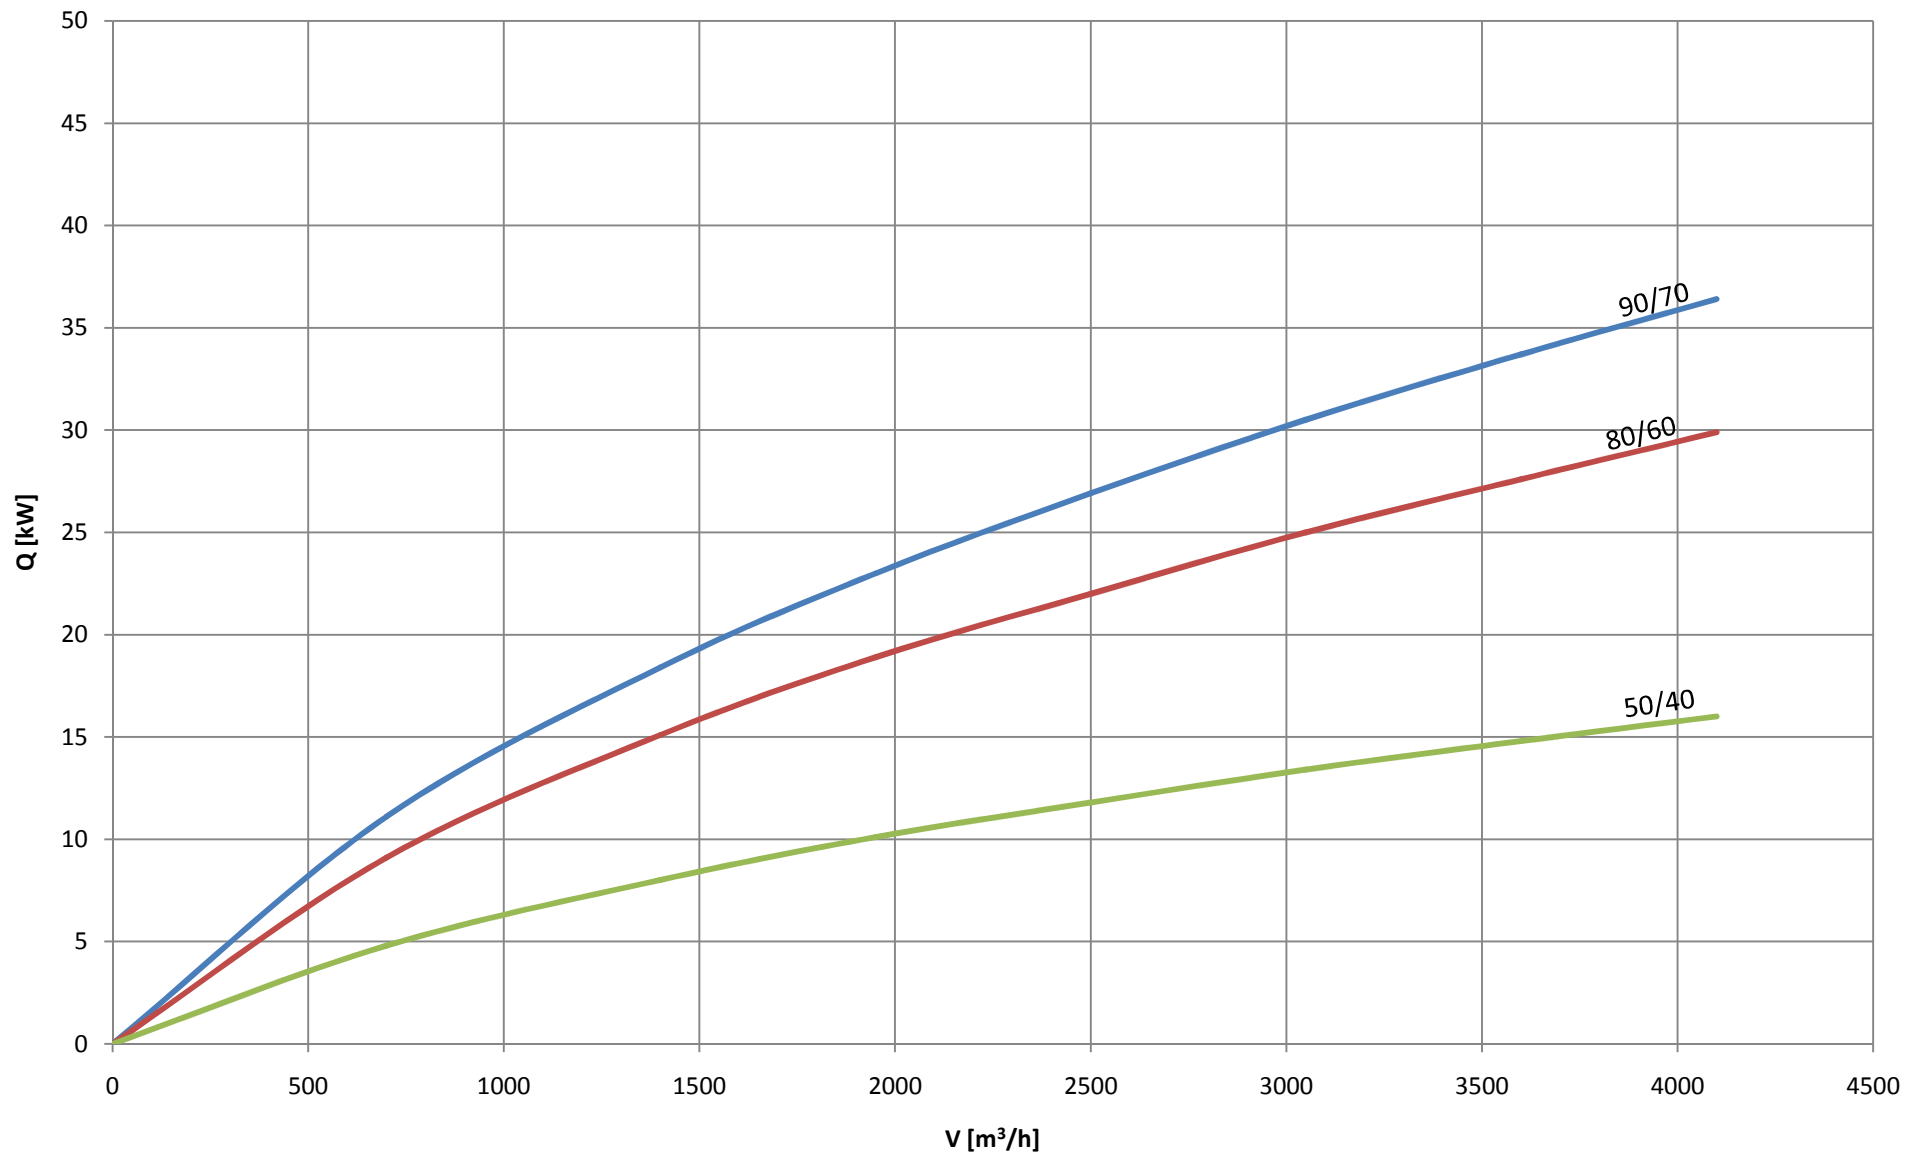

LEO FB 25 Tp1 = 5°C

LEO FB 25 Tp1 = 15°C

LEO FB 25 Tp1 = 20°C

LEO FB 45 Tp1 = 5°C

LEO FB 45 Tp1 = 15°C

LEO FB 45 Tp1 = 20°C

LEO FB 65 Tp1 = 5°C

LEO FB 65 Tp1 = 15°C

LEO FB 65 Tp1 = 20°C