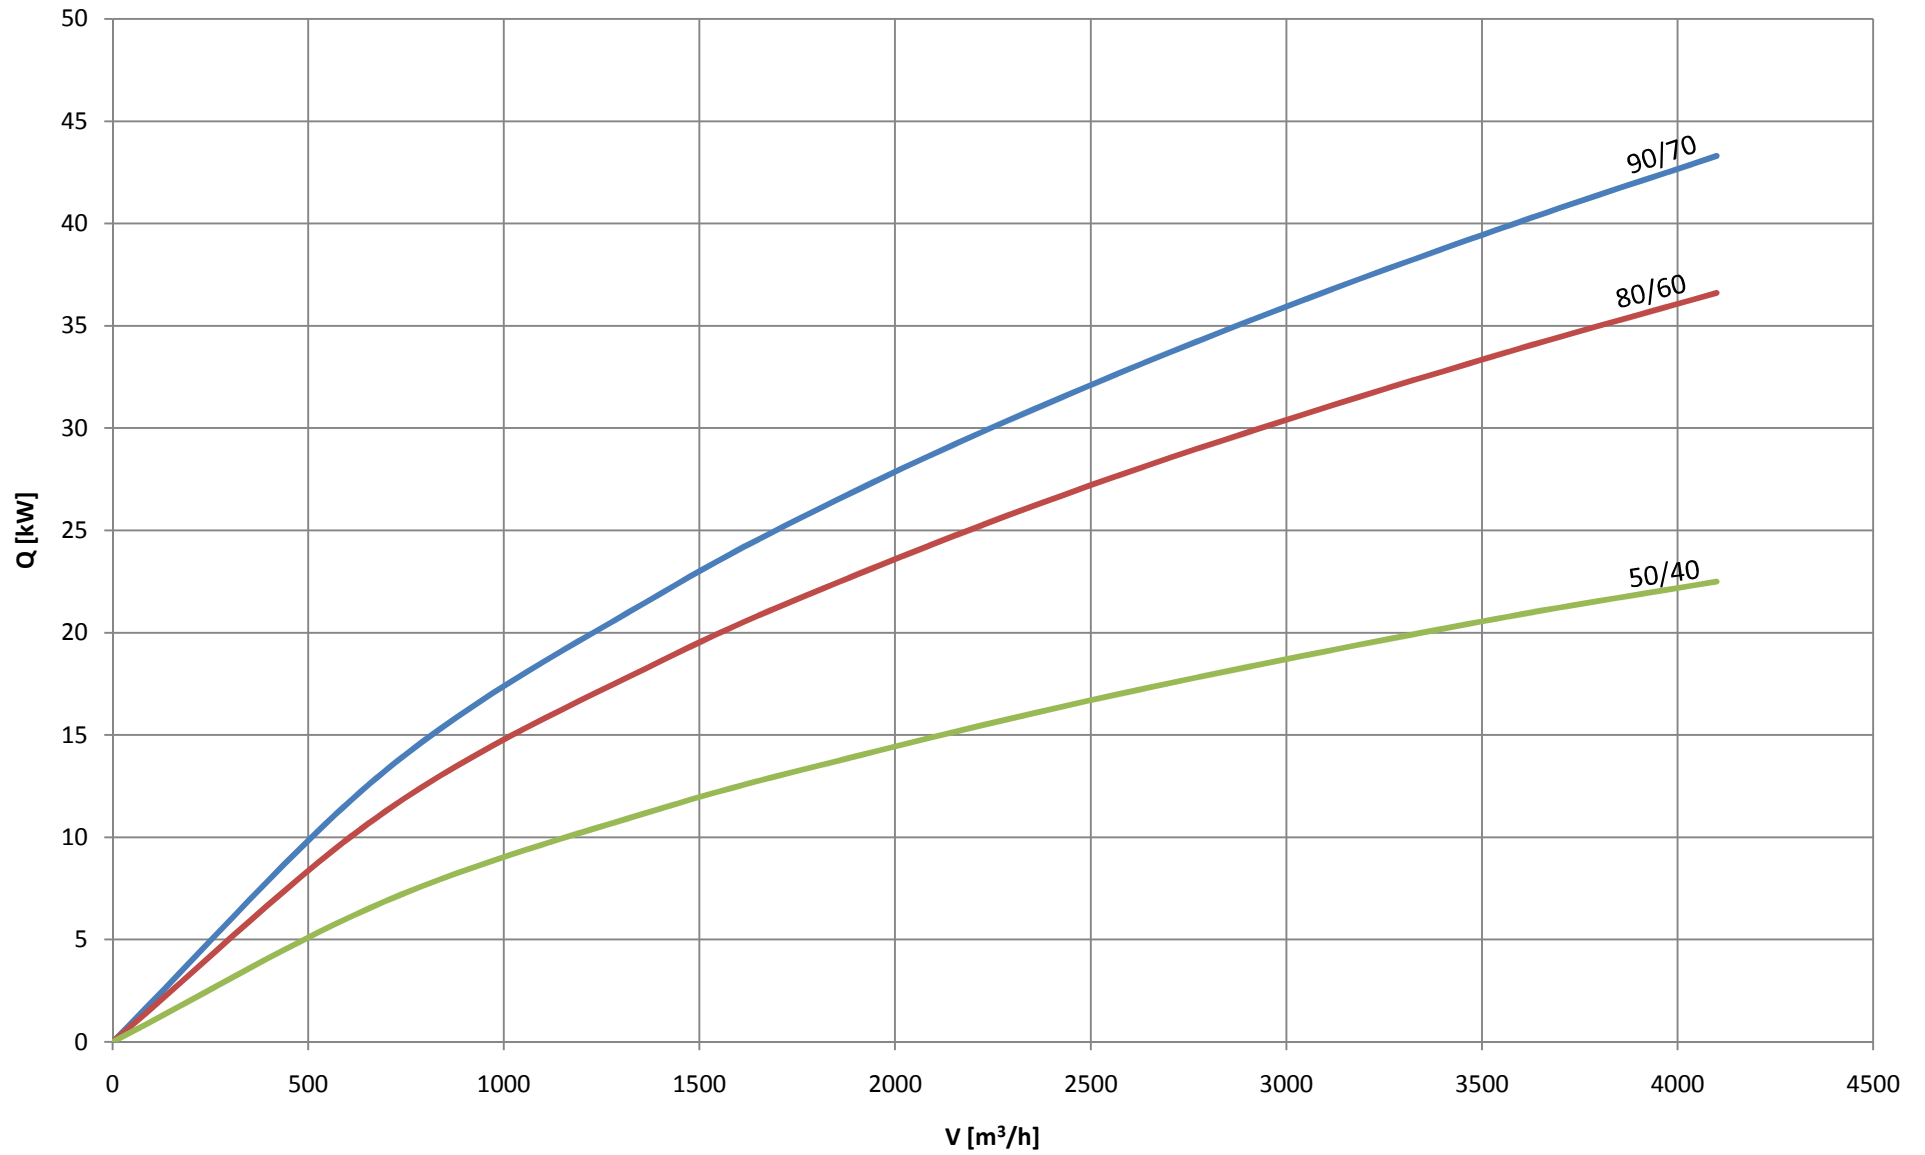

LEO FB 25 Tp1 = 5°C

LEO FB 25 Tp1 = 15°C

LEO FB 25 Tp1 = 20°C

LEO FB 45 Tp1 = 5°C

LEO FB 45 Tp1 = 15°C

LEO FB 45 Tp1 = 20°C

LEO FB 65 Tp1 = 5°C

LEO FB 65 Tp1 = 15°C

LEO FB 65 Tp1 = 20°C