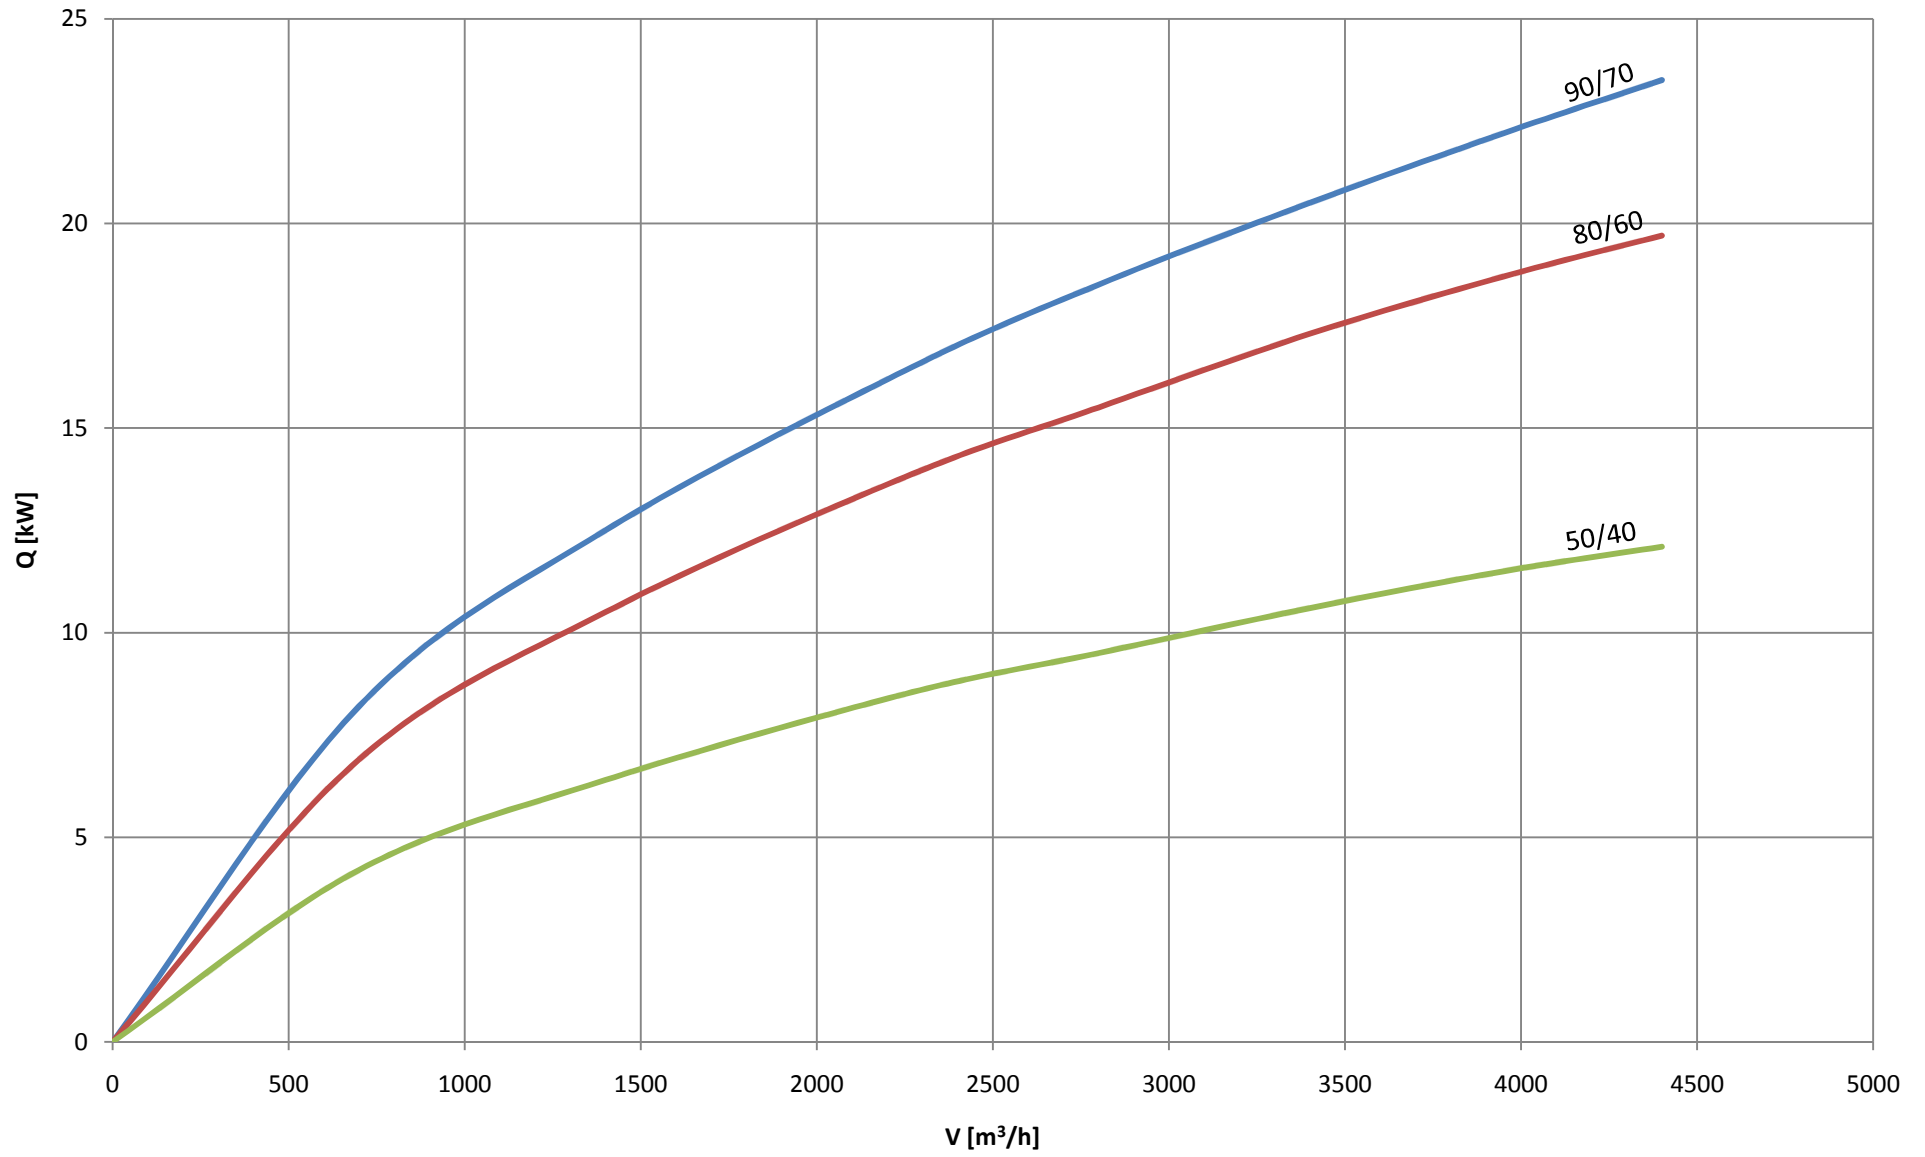

LEO FB 25 Tp1 = 5°C

LEO FB 25 Tp1 = 15°C

LEO FB 25 Tp1 = 20°C

LEO FB 45 Tp1 = 5°C

LEO FB 45 Tp1 = 15°C

LEO FB 45 Tp1 = 20°C

LEO FB 65 Tp1 = 5°C

LEO FB 65 Tp1 = 15°C

LEO FB 65 Tp1 = 20°C