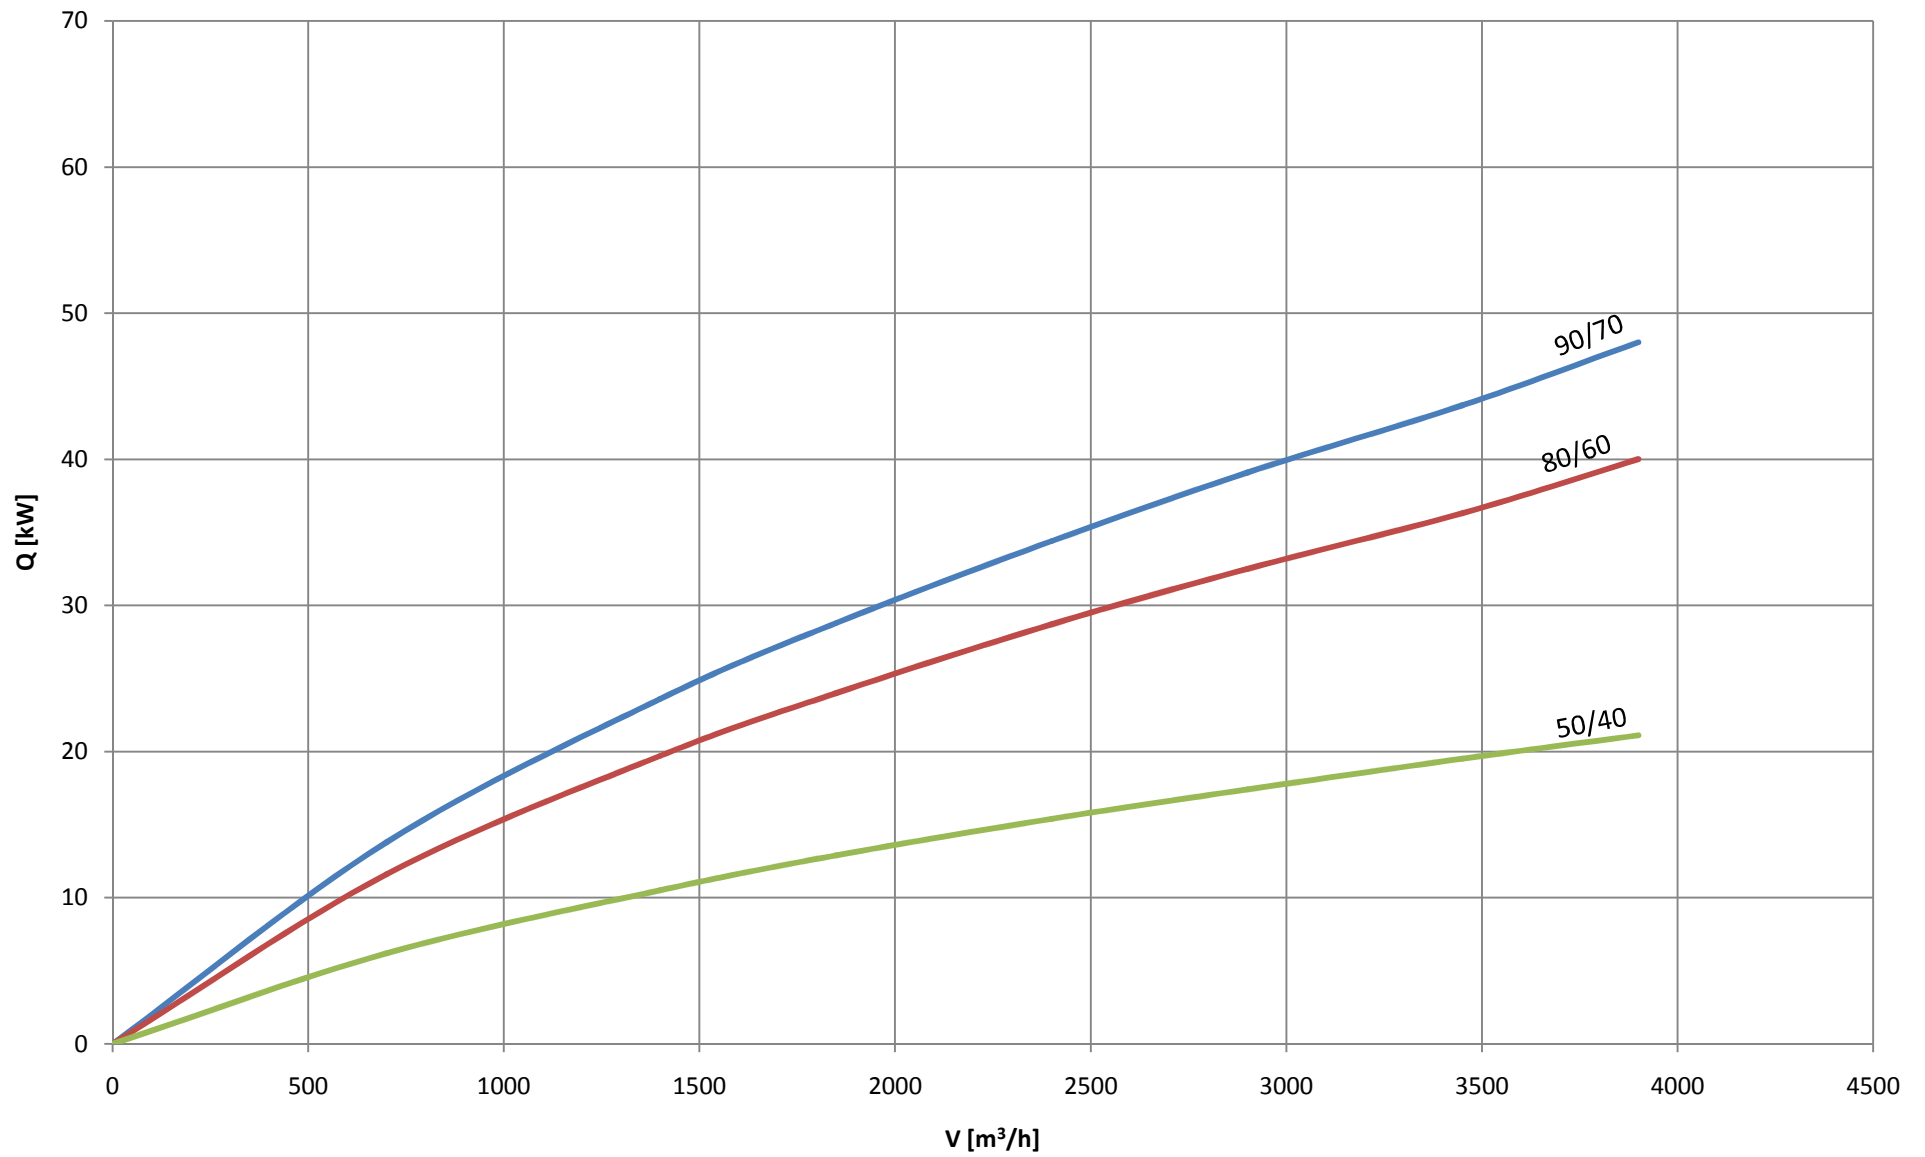

LEO FB 25 Tp1 = 5°C

LEO FB 25 Tp1 = 15°C

LEO FB 25 Tp1 = 20°C

LEO FB 45 Tp1 = 5°C

LEO FB 45 Tp1 = 15°C

LEO FB 45 Tp1 = 20°C

LEO FB 65 Tp1 = 5°C

LEO FB 65 Tp1 = 15°C

LEO FB 65 Tp1 = 20°C