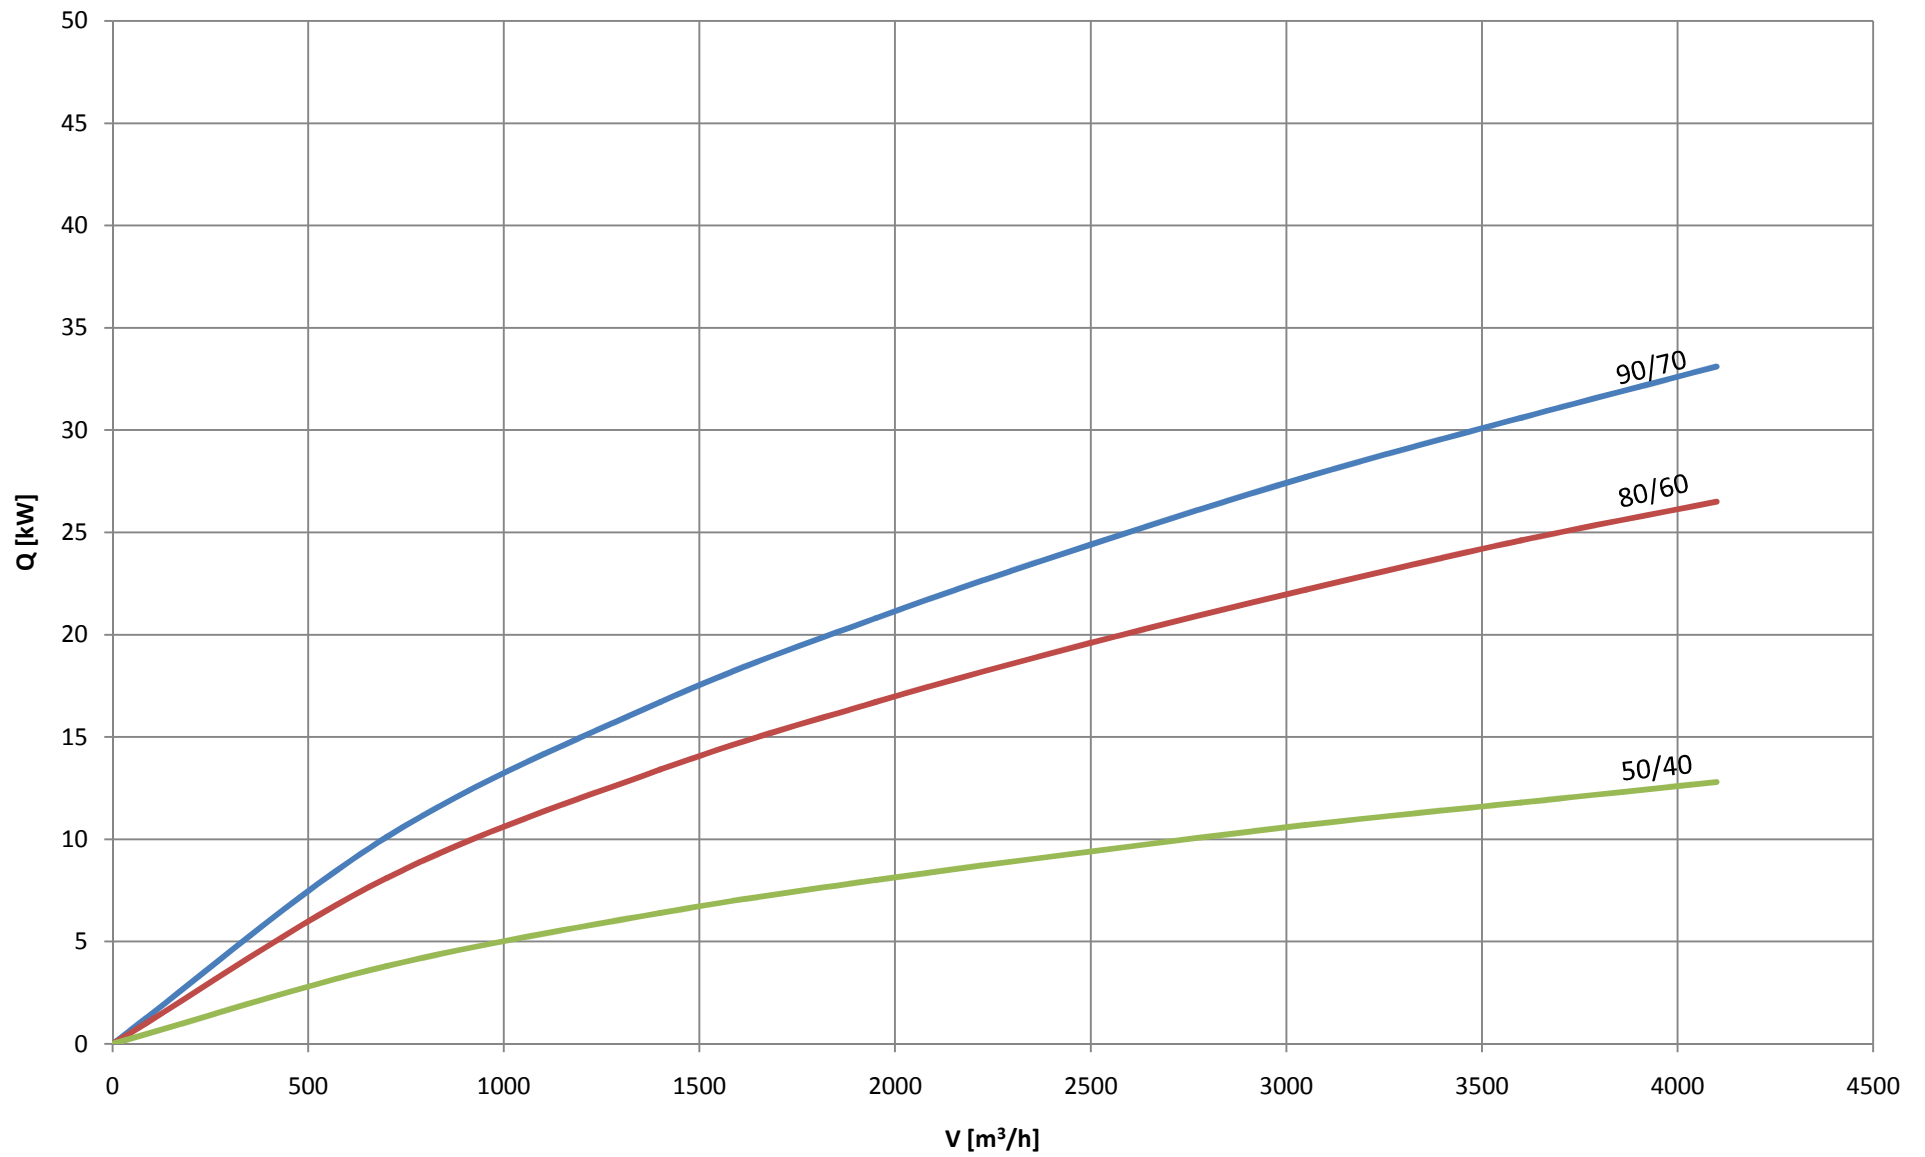

LEO FB 25 Tp1 = 5°C

LEO FB 25 Tp1 = 15°C

LEO FB 25 Tp1 = 20°C

LEO FB 45 Tp1 = 5°C

LEO FB 45 Tp1 = 15°C

LEO FB 45 Tp1 = 20°C

LEO FB 65 Tp1 = 5°C

LEO FB 65 Tp1 = 15°C

LEO FB 65 Tp1 = 20°C