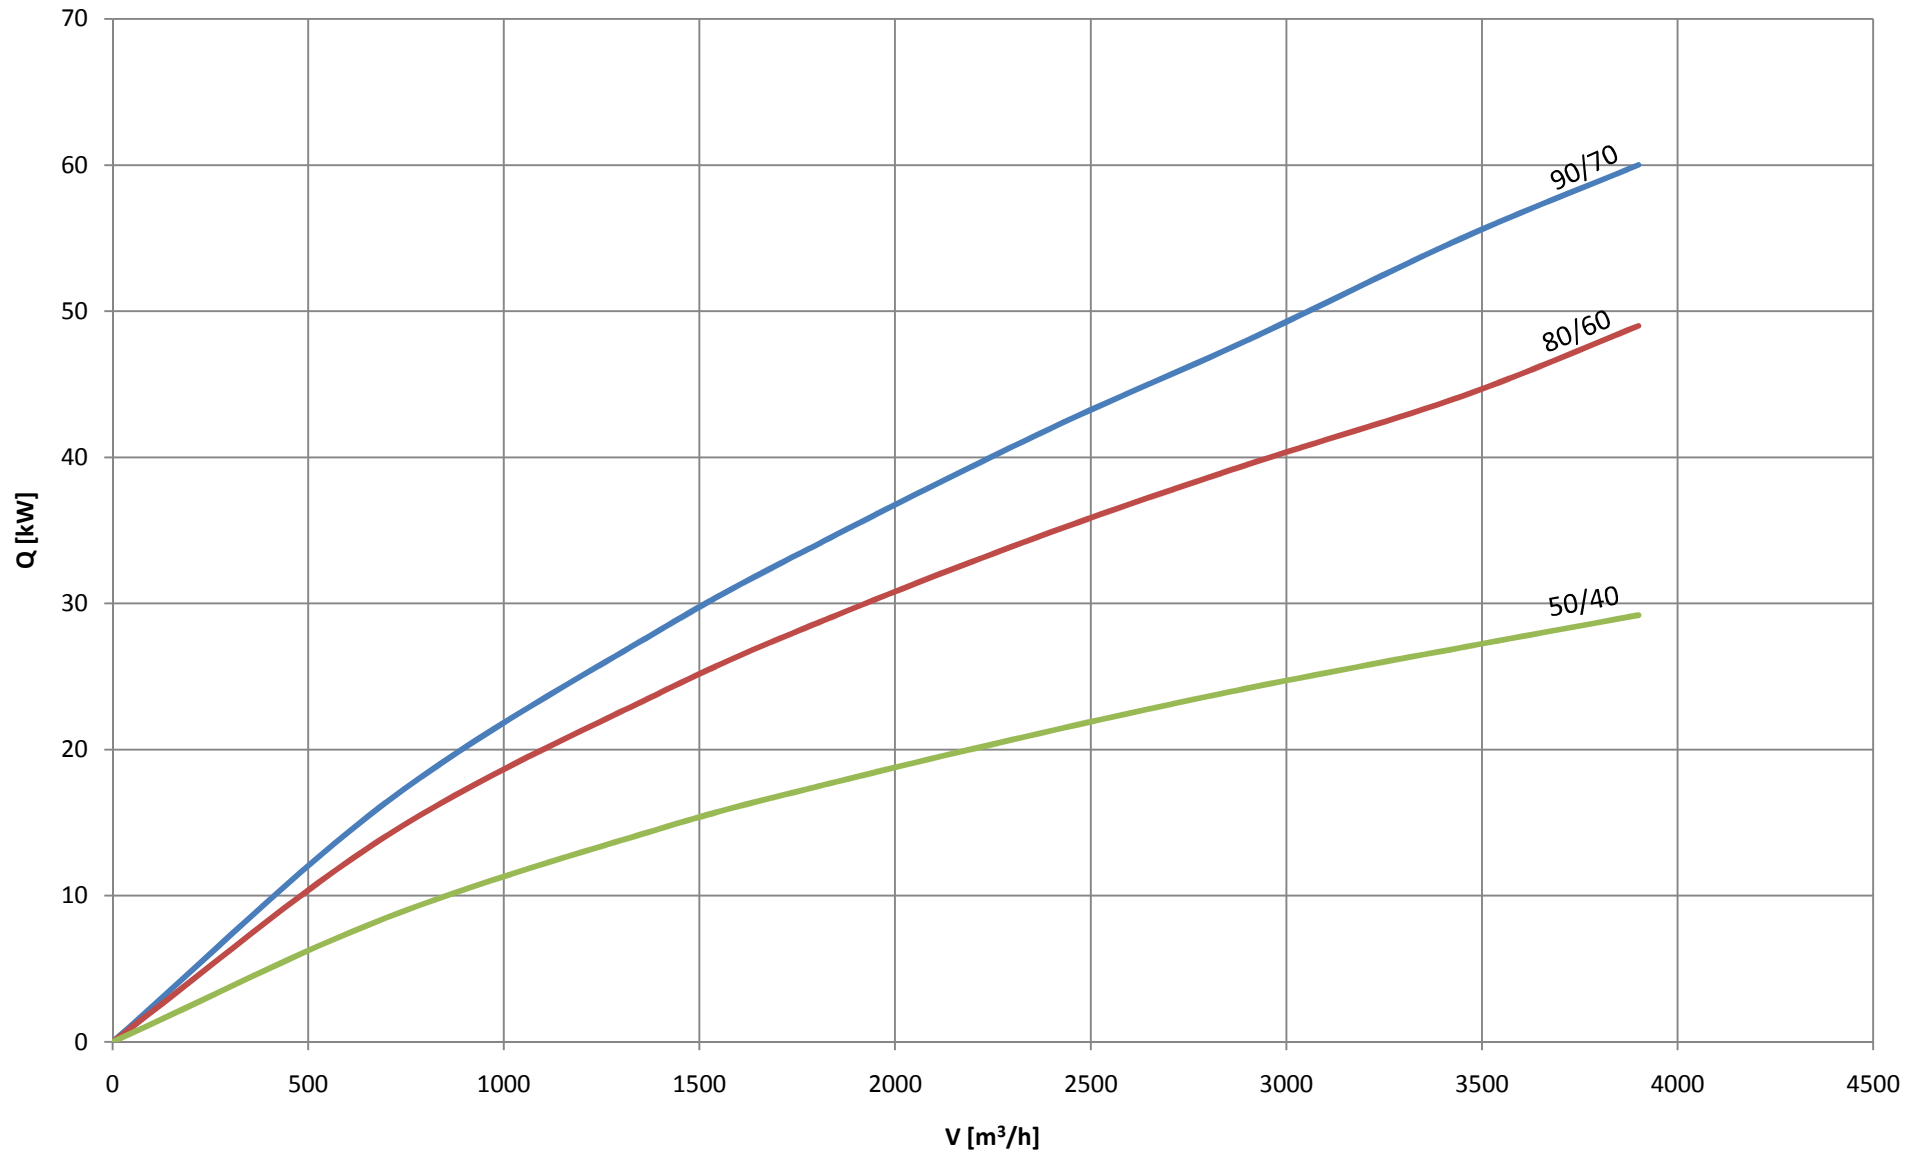

LEO FB 25 Tp1 = 5°C

LEO FB 25 Tp1 = 15°C

LEO FB 25 Tp1 = 20°C

LEO FB 45 Tp1 = 5°C

LEO FB 45 Tp1 = 15°C

LEO FB 45 Tp1 = 20°C

LEO FB 65 Tp1 = 5°C

LEO FB 65 Tp1 = 15°C

LEO FB 65 Tp1 = 20°C